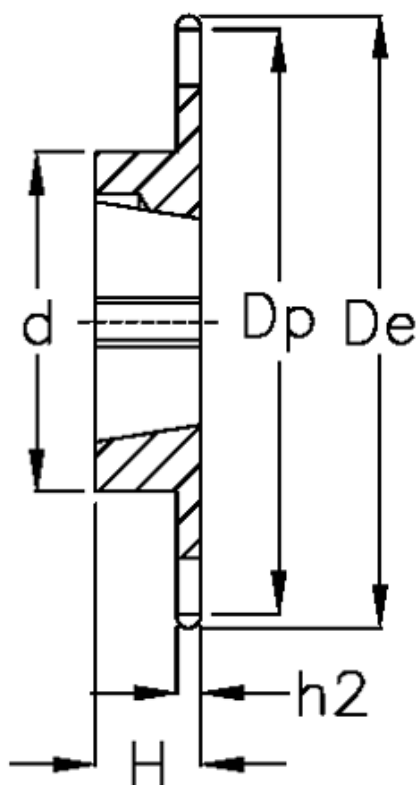

Data Sheet

Article number: 616031009021

Description: Taperbored sprocket 20 B-1 Z=21 simplex
for bushing 2517

Measures

C	= 3.5
d	= 108
De	= 228.2
Dp	= 213.04
For bush	= 2517
For chain size	= 1 1/4" x 3/4"
For chain type	= 20 B-1
H	= 45

h1	= 18.5
Material	= Stål
Number of teeth	= 21